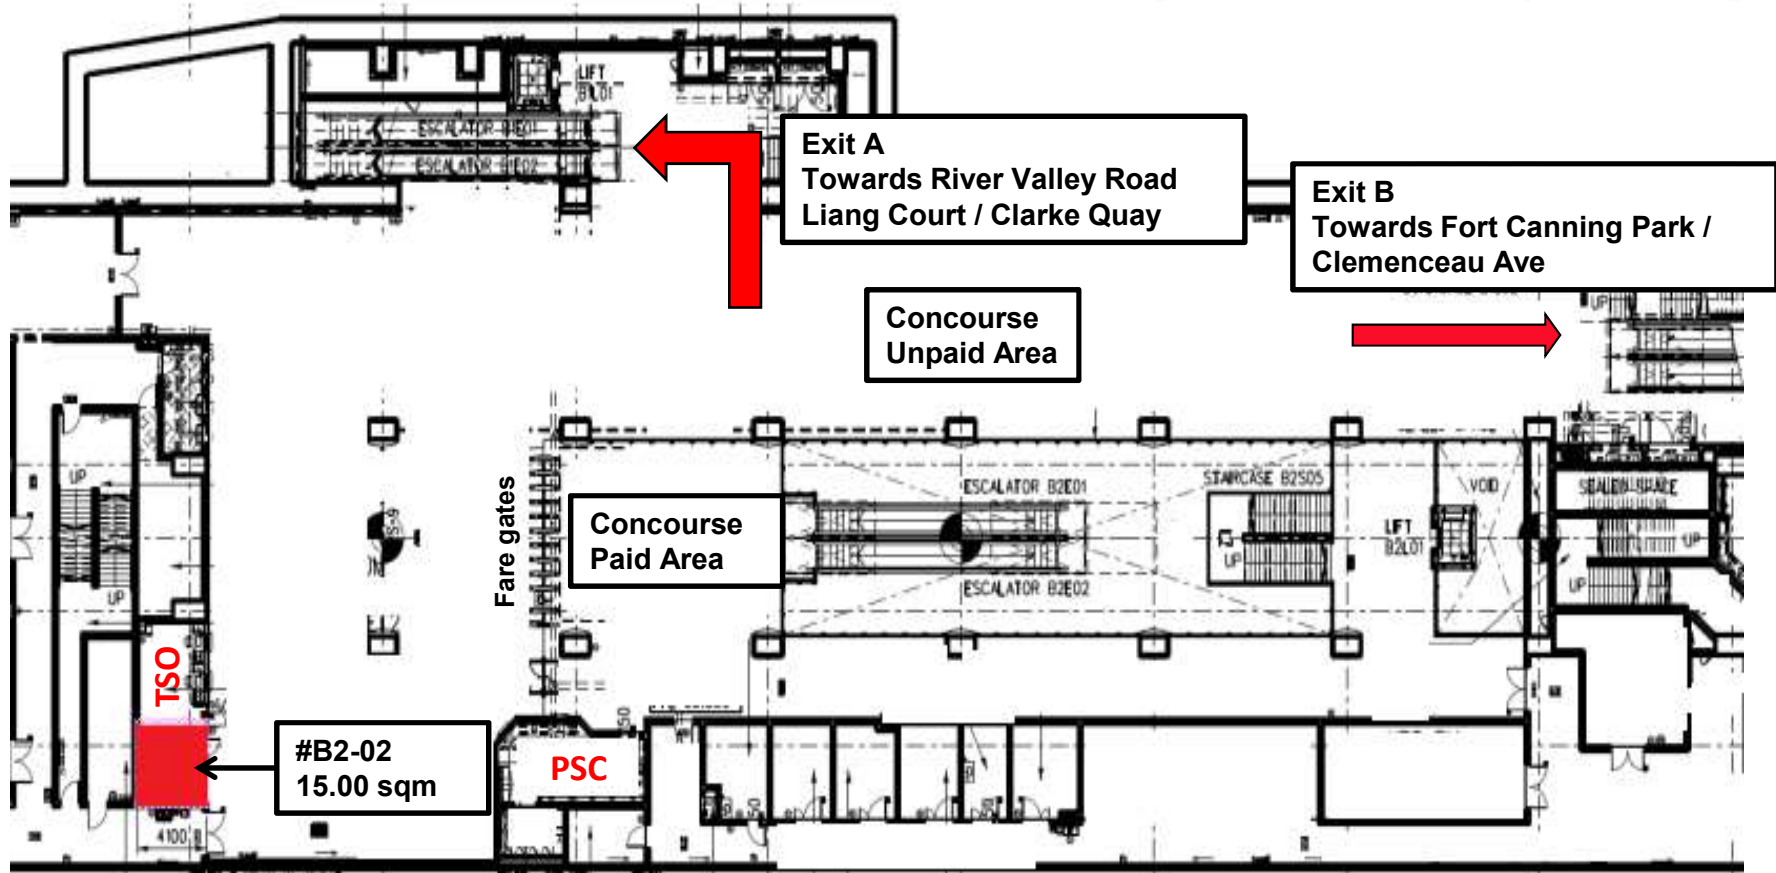

# FORT CANNING MRT STATION

PSC – Passenger Service Centre  
TSO – Transitlink Ticket Sales Office